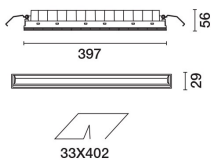

**Installation**

The recess body is inserted in the specific adapter installed previously by means of a steel wire spring - check the thickness of the false ceiling and use a compatible frame available with a separate item code.

**Colour**

Black (04)

**Weight (Kg)**

0.85

**Mounting**

wall recessed|ceiling recessed

**Wiring**

on power supply box: screw connections.