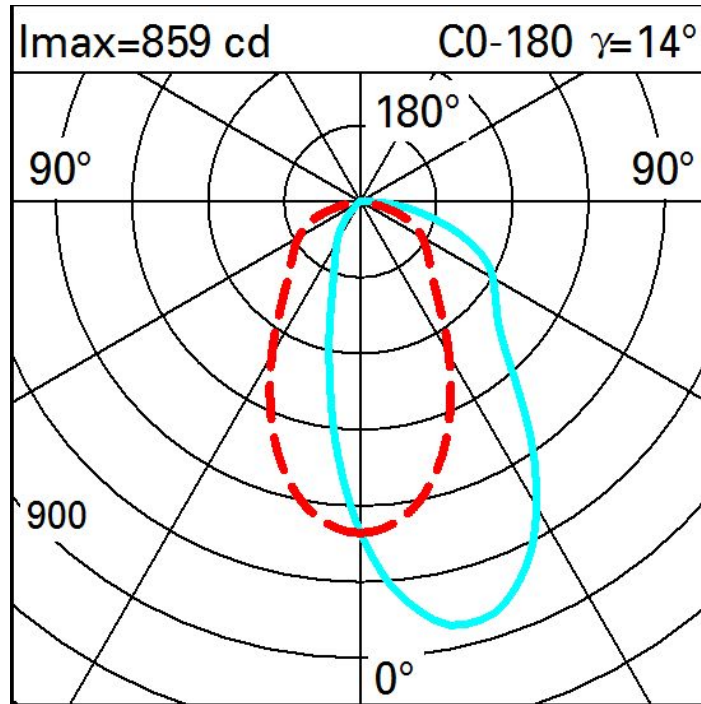

Complies with EN60598-1 and pertinent regulations

**Technical data**

lm system:	1092	CRI (typical):	97
W system:	35	Colour temperature [K]:	3000
lm source:	2800	MacAdam Step:	3
W source:	29	Life Time LED 1:	50,000h - L90 - B10 (Ta 25°C)
Luminous efficiency (lm/W, real value):	31.2	Lamp code:	LED
lm in emergency mode:	-	Number of lamps for optical assembly:	1
Total light flux at or above an angle of 90° [Lm]:	0	ZVEI Code:	LED
Light Output Ratio (L.O.R.) [%]:	39	Number of optical assemblies:	1
CRI (minimum):	95	Control:	DALI-2

Polar

Illuminances

Lux		Wall distance = 1m										
3		3	6	16	42	118	200	118	42	16	6	3
2		6	11	22	49	103	144	103	49	22	11	6
1		6	11	21	44	84	108	84	44	21	11	6
0		6	10	19	36	59	71	59	36	19	10	6
0		5	9	16	27	39	44	39	27	16	9	5
	m	-2	-1	0	1	2	3					