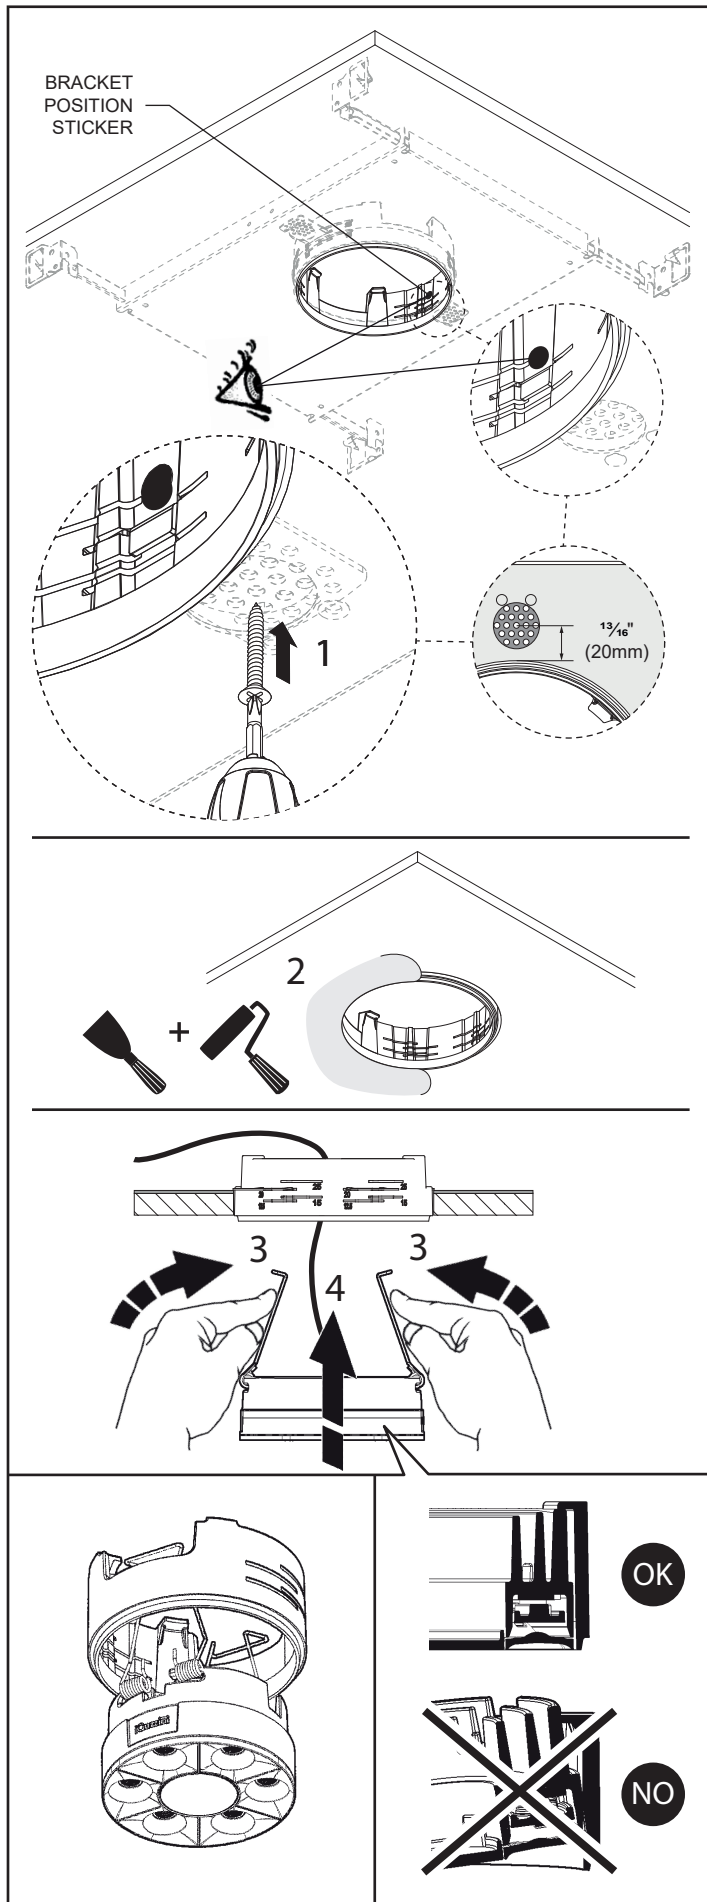

TRIMLESS PLASTER FRAME