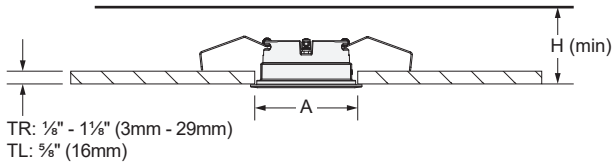

**REMODEL INSTALLATION
(NO PLASTER FRAME)**