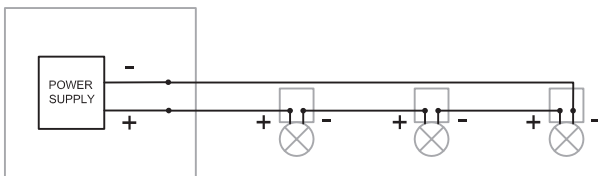

* Wattage requirement for one (1) fixture (remote fixture only).
** Calculated for 16AWG cable. Contact customer service for longer remote distance.

WIRING DIAGRAMS

Multiple luminaires must be connected in series (home run or fixture chain)

⁽¹⁾ Luminaires must be connected on separate channels (1-4).

Multiple luminaires can be connected in series on a channel (home run or fixture chain). Do not exceed the wattage and voltage range on each channel.