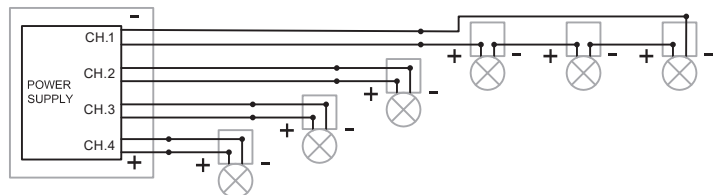

* Wattage requirement for one (1) fixture (remote fixture only).
** Calculated for 16AWG cable. Contact customer service for longer remote distance.

WIRING DIAGRAMS

Multiple luminaires must be connected in series (home run or fixture chain)

⁽¹⁾ Luminaires must be connected on separate channels (1-4).

Multiple luminaires can be connected in series on a channel (home run or fixture chain). Do not exceed the wattage and voltage range on each channel.