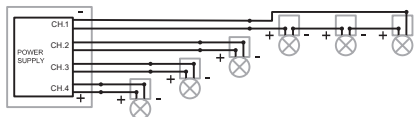

* Wattage requirement for one (1) fixture (Remote fixture only).
** Calculated for 16AWG cable. Contact customer service for longer remote distance.

WIRING DIAGRAMS

Multiple luminaires must be connected in series (home run or fixture chain)

⁽¹⁾ Luminaires must be connected on separate channels (1-4).

Multiple luminaires can be connected in series on a channel (home run or fixture chain). Do not exceed the wattage and voltage range on each channel.