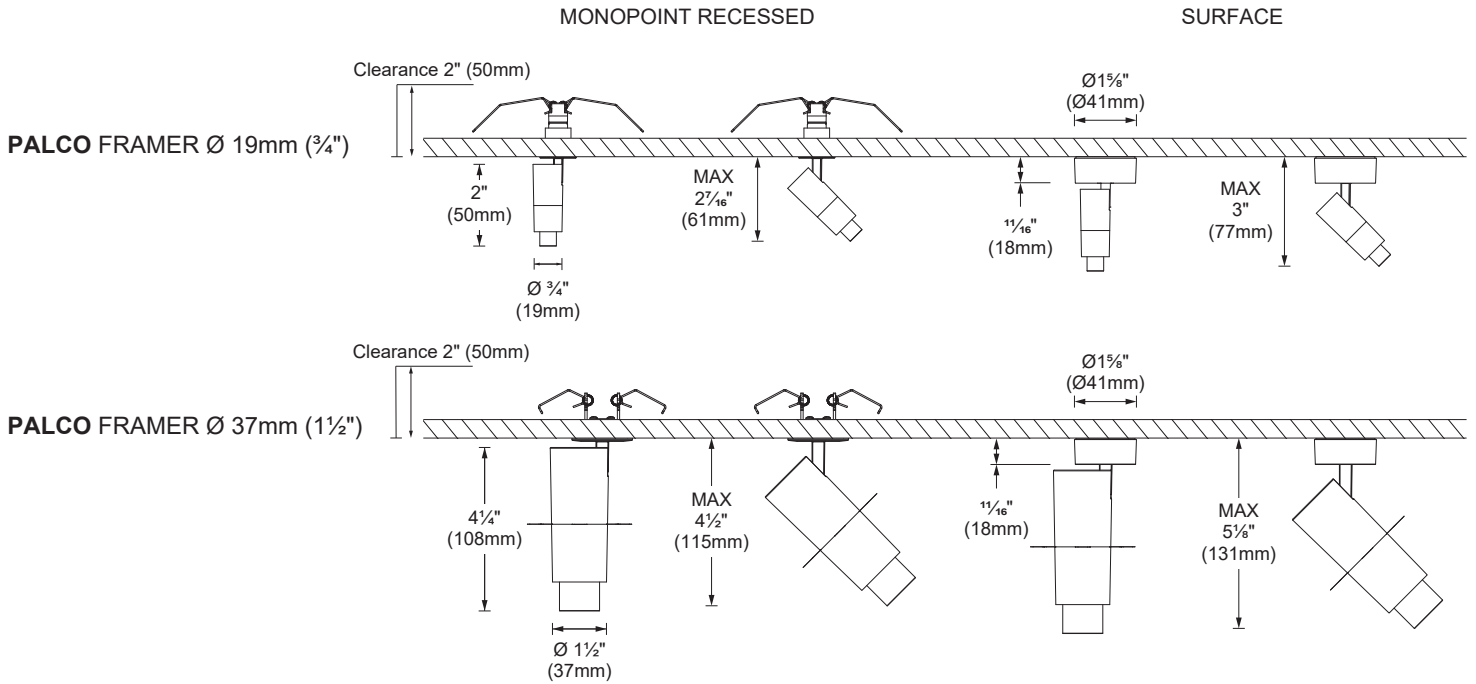

DIMENSIONS

LIGHTING EFFECT

PALCO FRAMER Ø 19mm (3/4")

Supplied with 4 circular Gobos (Ø 2/3/4/5mm).
Custom Gobo available upon request.
Manual focusing by rotation of the lens.