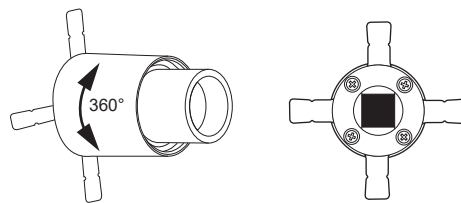

**DIMENSIONS**

**LIGHTING EFFECT**

**PALCO FRAMER Ø 19mm (3/4")**

Supplied with 4 circular Gobos (Ø 2/3/4/5mm).  
Custom Gobo available upon request.  
Manual focusing by rotation of the lens.

**PALCO FRAMER Ø 37mm (1 1/2")**

Supplied with 2 circular Gobos (Ø 5/10mm).  
Custom Gobo available upon request.  
Manual focusing by rotation of the lens.

**SHAPER**

Integrated in the product, for creating square or rectangular shapes with variable sides.  
Can rotate 360°.