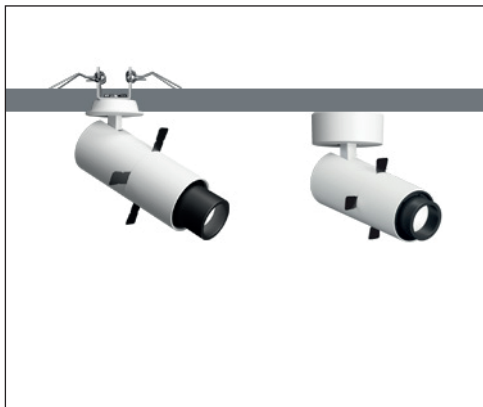

Certification:

cULus listed for dry location.