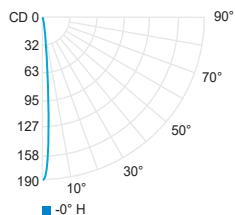

PHOTOMETRIC DATA

PALCO FRAMER
Ø 19mm (3/4")

CCT (K)	CRI	LOAD (W)	OPTIC	LUMENS (lm)	EFFICACY (lm / w)	MAX CANDELA (cd)	MODEL
3000K	90	2W	Framer GOBO Ø2	3.4	1.7	180	IPLC-LV1-X-19-930-FR
			Framer GOBO Ø3	6.8	3.4	172	IPLC-LV1-X-19-930-FR
			Framer GOBO Ø4	12	6	201	IPLC-LV1-X-19-930-FR
			Framer GOBO Ø5	15	7.5	204	IPLC-LV1-X-19-930-FR

GOBO Ø2 (3000K, 90CRI)

Center beam fc	Beam width ft
2ft	45.2 0.3
4ft	11.3 0.6
6ft	5.02 0.9
8ft	2.82 1.2
10ft	1.81 1.5
12ft	1.25 1.8