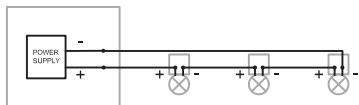

* Wattage requirement for one (1) fixture (Remote fixture only).
** Calculated for 16AWG cable. Contact customer service for longer remote distance.

WIRING DIAGRAMS

Multiple luminaires must be connected in series (home run or fixture chain)

⁽¹⁾ Luminaires must be connected on separate channels (1-4).

Multiple luminaires can be connected in series on a channel (home run or fixture chain). Do not exceed the wattage and voltage range on each channel.