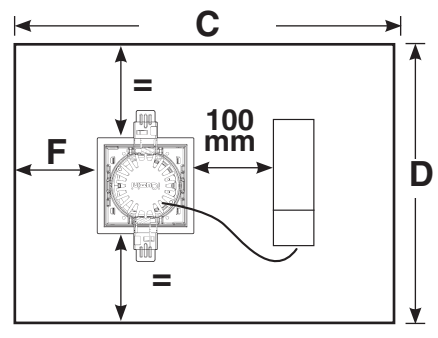

ADJUSTABLE

  ADAPTER	ART	Ax B mm ⁺² ₋₀	C mm	D mm	F mm	H mm	S mm
QK71	QK62 - QK64 - QK65 - QK66 - QK68 - QK69 - QK70 QK63 - QK67	125 x 125	500	500	50	200 150	12,5 ÷ 25