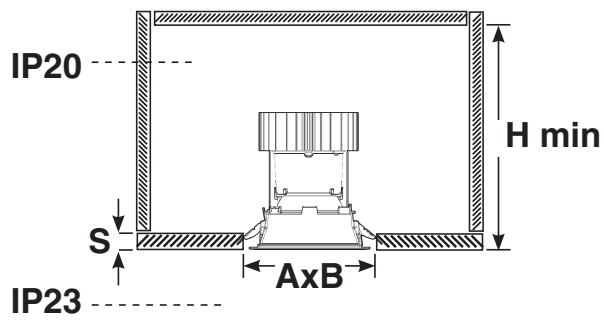

ADJUSTABLE

  ADAPTER	ART	Ax B mm ⁺² ₋₀	C mm	D mm	F mm	H mm	S mm
QK71	QK62 - QK64 - QK65 - QK66 - QK68 - QK69 - QK70 QK63 - QK67	125 x 125	500	500	50	200 150	12,5 ÷ 25