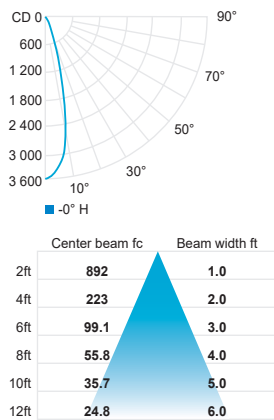

**PHOTOMETRIC DATA**

Visit [iguzzini.com/us](http://iguzzini.com/us) for complete photometric data.

\* Refers to one lamp

**PALCO LV**  
Ø 19mm (3/4")

CCT (K)	CRI	LOAD (W)	OPTIC	LUMENS (lm)	EFFICACY (lm / W)	MAX CANDELA (cd)	MODELS
3000K	90	3.4W (5.4W for double)	Spot 14°	116	34	1 394	IPLC-SR1-19-930-SP
			Medium 24°	127	37	660	IPLC-SR1-19-930-MD

Visit [iguzzini.com/us](http://iguzzini.com/us) for complete photometric data.

**PALCO LV**  
Ø 37mm (1½")

CCT (K)	CRI	LOAD (W)	OPTIC	LUMENS (lm)	EFFICACY (lm / W)	MAX CANDELA (cd)	MODELS
3000K	90	9.6W	Spot 15°	474	49	4 183	IPLC-SR1-37-930-SP
			Medium 24°	537	56	2 641	IPLC-SR1-37-930-MD
			Wide flood 45°	474	49	862	IPLC-SR1-37-930-WF

Spot 15° (3000K, 90CRI)

Medium 24° (3000K, 90CRI)

Wide flood 45° (3000K, 90CRI)

**PALCO LV**  
Ø 51mm (2")

CCT (K)	CRI	LOAD (W)	OPTIC	LUMENS (lm)	EFFICACY (lm / W)	MAX CANDELA (cd)	MODELS
3000K	90	15.9W	Spot 14°	949	60	8 274	IPLC-SR1-51-930-SP
			Flood 28°	934	59	3 568	IPLC-SR1-51-930-FL
			Wide flood 40°	861	54	1 757	IPLC-SR1-51-930-WF

Spot 14° (3000K, 90CRI)

Flood 28° (3000K, 90CRI)

Wide flood 40° (3000K, 90CRI)

CCT options	2700K	3000K	3500K	4000K
CRI options	90CRI	90CRI	90CRI	90CRI
<b>Multiplier</b>	<b>0.96</b>	<b>1</b>	<b>1.05</b>	<b>1.07</b>