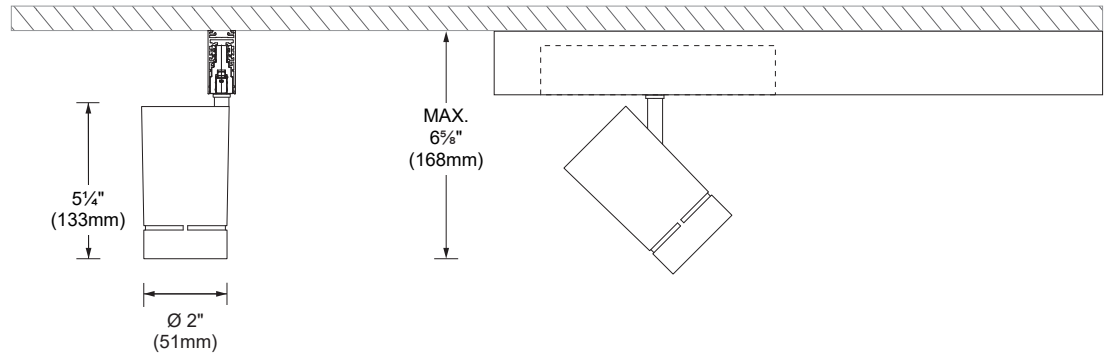

**DIMENSIONS**

**PALCO LV Ø 19mm (¾")**

**PALCO LV Ø 19mm (¾")  
DOUBLE**

**PALCO LV Ø 37mm (1½")**

**PALCO LV Ø 51mm (2")**

**PALCO LV Ø 51mm (2")  
WALL WASHER**

**LED COLOR FIDELITY DATA**

CCT	R1	R2	R3	R4	R5	R6	R7	R8	R9	R10	R11	R12	R13	R14	R15	Rf	Rg	Melanopic ratio
2700K	94	94	91	93	93	92	93	88	70	84	94	82	94	94	92	88	104	0.456
3000K	97	96	93	94	96	94	95	92	82	89	94	86	97	95	96	90	104	0.538
3500K	99	99	98	98	98	97	97	96	93	99	99	83	99	98	98	92	99	0.666
4000K	94	94	93	94	96	94	95	91	74	85	93	72	93	96	92	91	99	0.744

**PHOTOMETRIC DATA**

Visit [iguzzini.com/us](http://iguzzini.com/us) for complete photometric data.

\* Refers to one lamp

**PALCO LV**  
Ø 19mm (3/4")

CCT (K)	CRI	LOAD (W)	OPTIC	LUMENS (lm)	EFFICACY (lm / W)	MAX CANDELA (cd)	MODELS
3000K	90	3.4W (5.4W for double)	Spot 14°	116	34	1 394	IPLC-SR1-19-930-SP
			Medium 24°	127	37	660	IPLC-SR1-19-930-MD