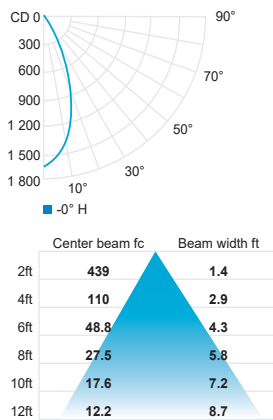

**PHOTOMETRIC DATA**

Visit [iguzzini.com/us](http://iguzzini.com/us) for complete photometric data.

\* Refers to one lamp

**PALCO LV**  
Ø 19mm (3/4")

CCT (K)	CRI	LOAD (W)	OPTIC	LUMENS (lm)	EFFICACY (lm / W)	MAX CANDELA (cd)	MODELS
3000K	90	3.4W (5.4W for double)	Spot 14°	116	34	1 394	IPLC-SR1-19-930-SP
			Medium 24°	127	37	660	IPLC-SR1-19-930-MD

Visit [iguzzini.com/us](http://iguzzini.com/us) for complete photometric data.

**PALCO LV**  
Ø 37mm (1½")

CCT (K)	CRI	LOAD (W)	OPTIC	LUMENS (lm)	EFFICACY (lm / W)	MAX CANDELA (cd)	MODELS
3000K	90	9.6W	Spot 15°	474	49	4 183	IPLC-SR1-37-930-SP
			Medium 24°	537	56	2 641	IPLC-SR1-37-930-MD
			Wide flood 45°	474	49	862	IPLC-SR1-37-930-WF

Spot 15° (3000K, 90CRI)

Medium 24° (3000K, 90CRI)

Wide flood 45° (3000K, 90CRI)

**PALCO LV**  
Ø 51mm (2")

CCT (K)	CRI	LOAD (W)	OPTIC	LUMENS (lm)	EFFICACY (lm / W)	MAX CANDELA (cd)	MODELS
3000K	90	15.9W	Spot 14°	949	60	8 274	IPLC-SR1-51-930-SP
			Flood 28°	934	59	3 568	IPLC-SR1-51-930-FL
			Wide flood 40°	861	54	1 757	IPLC-SR1-51-930-WF

Spot 14° (3000K, 90CRI)

Flood 28° (3000K, 90CRI)

Wide flood 40° (3000K, 90CRI)

CCT options	2700K	3000K	3500K	4000K
CRI options	90CRI	90CRI	90CRI	90CRI
<b>Multiplier</b>	<b>0.96</b>	<b>1</b>	<b>1.05</b>	<b>1.07</b>