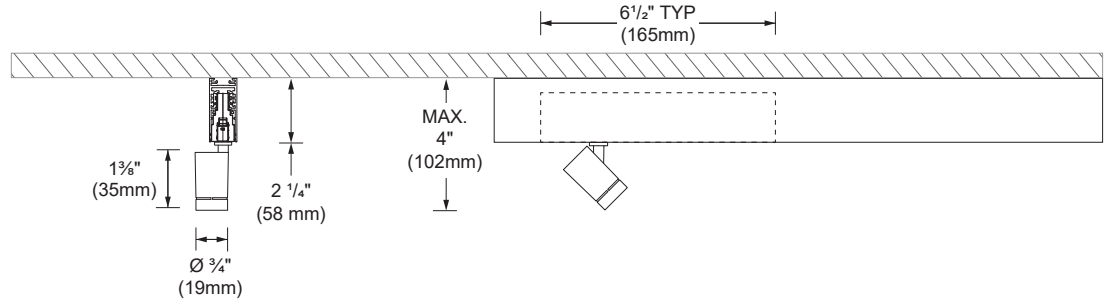

**Optics:** Spot, medium, flood, wide flood and wall washer.  
355° vertical (pan), and 90° horizontal (tilt) pivoting axes.  
High level of visual comfort.

**Material:** Body: Die-cast zamak for size Ø19mm, die-cast aluminum for size Ø37mm and Ø51mm.  
Adapter: Thermoplastic material,  
High definition lens: Thermoplastic.

**Ratings:** IP20

**Certification:**  cULus listed for dry location.

**ORDERING INFO**

PRODUCT CODE				
INSTALLATION	MODEL	LED	OPTIC	FINISH
<b>1 1</b> Single for Superrail	<b>19</b> Palco LV Ø 19mm (¾")	<b>927</b> 2700K, 90CRI	<b>SP</b> Spot - Ø 19mm (14°) - Ø 37mm (15°) - Ø 51mm (14°)	<b>01</b> White
				<b>02</b> Black
<b>2 1 2</b> Double for Superrail	<b>37</b> Palco LV Ø 37mm (1½")	<b>930</b> 3000K, 90CRI	<b>MD</b> Medium - Ø 19mm (24°) - Ø 37mm (24°)	
	<b>51</b> Palco LV Ø 51mm (2")	<b>940</b> 4000K, 90CRI	<b>FL</b> Flood - Ø 51mm (28°)	
			<b>WF</b> Wide flood - Ø 37mm (45°) - Ø 51mm (40°)	
			<b>WW</b> Wall washer - Ø 51mm	

**DIMENSIONS**

**PALCO LV Ø 19mm (¾")**

**PALCO LV Ø 19mm (¾")  
DOUBLE**

**PALCO LV Ø 37mm (1½")**

**PALCO LV Ø 51mm (2")**

**PALCO LV Ø 51mm (2")  
WALL WASHER**

**LED COLOR FIDELITY DATA**

CCT	R1	R2	R3	R4	R5	R6	R7	R8	R9	R10	R11	R12	R13	R14	R15	Rf	Rg	Melanopic ratio
2700K	94	94	91	93	93	92	93	88	70	84	94	82	94	94	92	88	104	0.456
3000K	97	96	93	94	96	94	95	92	82	89	94	86	97	95	96	90	104	0.538
3500K	99	99	98	98	98	97	97	96	93	99	99	83	99	98	98	92	99	0.666
4000K	94	94	93	94	96	94	95	91	74	85	93	72	93	96	92	91	99	0.744