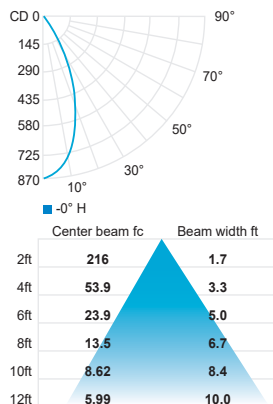

**PHOTOMETRIC DATA**

Visit [iguzzini.com/us](http://iguzzini.com/us) for complete photometric data.

\* Refers to one lamp

**PALCO LV**  
Ø 19mm (3/4")

CCT (K)	CRI	LOAD (W)	OPTIC	LUMENS (lm)	EFFICACY (lm / W)	MAX CANDELA (cd)	MODELS
3000K	90	3.4W (5.4W for double)	Spot 14°	116	34	1 394	IPLC-SR1-19-930-SP
			Medium 24°	127	37	660	IPLC-SR1-19-930-MD

Spot 14° (3000K, 90CRI)

Medium 24° (3000K, 90CRI)

CCT options	2700K	3000K	3500K	4000K
CRI options	90CRI	90CRI	90CRI	90CRI
<b>Multiplier</b>	<b>0.96</b>	<b>1</b>	<b>1.05</b>	<b>1.07</b>

**PHOTOMETRIC DATA**

Visit [iguzzini.com/us](http://iguzzini.com/us) for complete photometric data.

**PALCO LV**  
Ø 37mm (1½")

CCT (K)	CRI	LOAD (W)	OPTIC	LUMENS (lm)	EFFICACY (lm / W)	MAX CANDELA (cd)	MODELS
3000K	90	9.6W	Spot 15°	474	49	4 183	IPLC-SR1-37-930-SP
			Medium 24°	537	56	2 641	IPLC-SR1-37-930-MD
			Wide flood 45°	474	49	862	IPLC-SR1-37-930-WF

Spot 15° (3000K, 90CRI)

Medium 24° (3000K, 90CRI)

Wide flood 45° (3000K, 90CRI)

**PALCO LV**  
Ø 51mm (2")

CCT (K)	CRI	LOAD (W)	OPTIC	LUMENS (lm)	EFFICACY (lm / W)	MAX CANDELA (cd)	MODELS
3000K	90	15.9W	Spot 14°	949	60	8 274	IPLC-SR1-51-930-SP
			Flood 28°	934	59	3 568	IPLC-SR1-51-930-FL
			Wide flood 40°	861	54	1 757	IPLC-SR1-51-930-WF