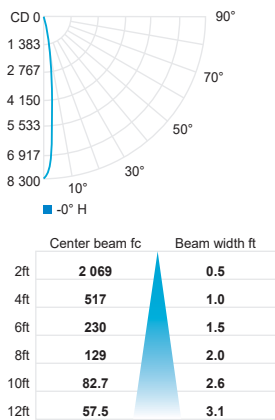

**PHOTOMETRIC DATA**

Visit [iguzzini.com/us](http://iguzzini.com/us) for complete photometric data.

\* Refers to one lamp

**PALCO LV**  
Ø 19mm (3/4")

CCT (K)	CRI	LOAD (W)	OPTIC	LUMENS (lm)	EFFICACY (lm / W)	MAX CANDELA (cd)	MODELS
3000K	90	3.4W (5.4W for double)	Spot 14°	116	34	1 394	IPLC-SR1-19-930-SP
			Medium 24°	127	37	660	IPLC-SR1-19-930-MD

Visit [iguzzini.com/us](http://iguzzini.com/us) for complete photometric data.

**PALCO LV**  
Ø 37mm (1½")

CCT (K)	CRI	LOAD (W)	OPTIC	LUMENS (lm)	EFFICACY (lm / W)	MAX CANDELA (cd)	MODELS
3000K	90	9.6W	Spot 15°	474	49	4 183	IPLC-SR1-37-930-SP
			Medium 24°	537	56	2 641	IPLC-SR1-37-930-MD
			Wide flood 45°	474	49	862	IPLC-SR1-37-930-WF

Spot 15° (3000K, 90CRI)

Medium 24° (3000K, 90CRI)

Wide flood 45° (3000K, 90CRI)

**PALCO LV**  
Ø 51mm (2")

CCT (K)	CRI	LOAD (W)	OPTIC	LUMENS (lm)	EFFICACY (lm / W)	MAX CANDELA (cd)	MODELS
3000K	90	15.9W	Spot 14°	949	60	8 274	IPLC-SR1-51-930-SP
			Flood 28°	934	59	3 568	IPLC-SR1-51-930-FL
			Wide flood 40°	861	54	1 757	IPLC-SR1-51-930-WF

Spot 14° (3000K, 90CRI)

Flood 28° (3000K, 90CRI)

Wide flood 40° (3000K, 90CRI)

CCT options	2700K	3000K	3500K	4000K
CRI options	90CRI	90CRI	90CRI	90CRI
<b>Multiplier</b>	<b>0.96</b>	<b>1</b>	<b>1.05</b>	<b>1.07</b>