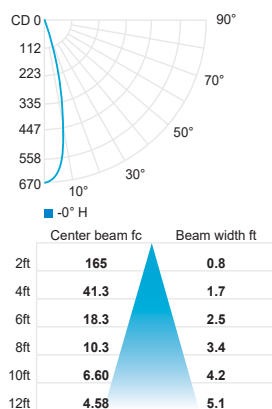

**DIMENSIONS**

**PALCO LV Ø 19mm (¾")**

**PALCO LV Ø 19mm (¾")  
DOUBLE**

**PALCO LV Ø 37mm (1½")**

**PALCO LV Ø 51mm (2")**

**PALCO LV Ø 51mm (2")  
WALL WASHER**

**LED COLOR FIDELITY DATA**

CCT	R1	R2	R3	R4	R5	R6	R7	R8	R9	R10	R11	R12	R13	R14	R15	Rf	Rg	Melanopic ratio
2700K	94	94	91	93	93	92	93	88	70	84	94	82	94	94	92	88	104	0.456
3000K	97	96	93	94	96	94	95	92	82	89	94	86	97	95	96	90	104	0.538
3500K	99	99	98	98	98	97	97	96	93	99	99	83	99	98	98	92	99	0.666
4000K	94	94	93	94	96	94	95	91	74	85	93	72	93	96	92	91	99	0.744

**PHOTOMETRIC DATA**

Visit [iguzzini.com/us](http://iguzzini.com/us) for complete photometric data.

\* Refers to one lamp

**PALCO LV**  
Ø 19mm (3/4")

CCT (K)	CRI	LOAD (W)	OPTIC	LUMENS (lm)	EFFICACY (lm / W)	MAX CANDELA (cd)	MODELS
3000K	90	3.4W (5.4W for double)	Spot 14°	116	34	1 394	IPLC-SR1-19-930-SP
			Medium 24°	127	37	660	IPLC-SR1-19-930-MD

Spot 14° (3000K, 90CRI)

Medium 24° (3000K, 90CRI)

CCT options	2700K	3000K	3500K	4000K
CRI options	90CRI	90CRI	90CRI	90CRI
<b>Multiplier</b>	<b>0.96</b>	<b>1</b>	<b>1.05</b>	<b>1.07</b>

**PHOTOMETRIC DATA**

Visit [iguzzini.com/us](http://iguzzini.com/us) for complete photometric data.

**PALCO LV**  
Ø 37mm (1½")

CCT (K)	CRI	LOAD (W)	OPTIC	LUMENS (lm)	EFFICACY (lm / W)	MAX CANDELA (cd)	MODELS
3000K	90	9.6W	Spot 15°	474	49	4 183	IPLC-SR1-37-930-SP
			Medium 24°	537	56	2 641	IPLC-SR1-37-930-MD
			Wide flood 45°	474	49	862	IPLC-SR1-37-930-WF