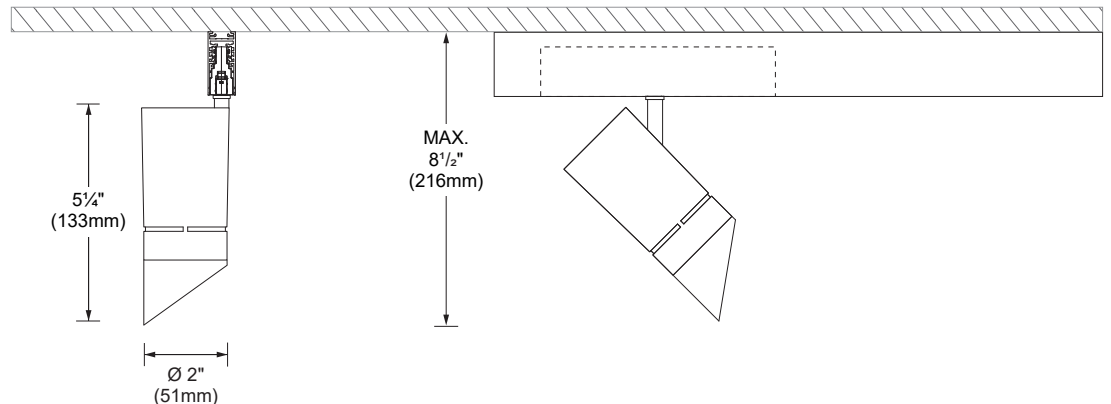

**Optics:** Spot, medium, flood, wide flood and wall washer.  
355° vertical (pan), and 90° horizontal (tilt) pivoting axes.  
High level of visual comfort.

**Material:** Body: Die-cast zamak for size Ø19mm, die-cast aluminum for size Ø37mm and Ø51mm.  
Adapter: Thermoplastic material,  
High definition lens: Thermoplastic.

**DIMENSIONS**

**PALCO LV Ø 19mm (¾")**

**PALCO LV Ø 19mm (¾")  
DOUBLE**

**PALCO LV Ø 37mm (1½")**

**PALCO LV Ø 51mm (2")**

**PALCO LV Ø 51mm (2")  
WALL WASHER**

**LED COLOR FIDELITY DATA**

CCT	R1	R2	R3	R4	R5	R6	R7	R8	R9	R10	R11	R12	R13	R14	R15	Rf	Rg	Melanopic ratio
2700K	94	94	91	93	93	92	93	88	70	84	94	82	94	94	92	88	104	0.456
3000K	97	96	93	94	96	94	95	92	82	89	94	86	97	95	96	90	104	0.538
3500K	99	99	98	98	98	97	97	96	93	99	99	83	99	98	98	92	99	0.666
4000K	94	94	93	94	96	94	95	91	74	85	93	72	93	96	92	91	99	0.744

**PHOTOMETRIC DATA**

Visit [iguzzini.com/us](http://iguzzini.com/us) for complete photometric data.

\* Refers to one lamp

**PALCO LV**  
Ø 19mm (3/4")

CCT (K)	CRI	LOAD (W)	OPTIC	LUMENS (lm)	EFFICACY (lm / W)	MAX CANDELA (cd)	MODELS
3000K	90	3.4W (5.4W for double)	Spot 14°	116	34	1 394	IPLC-SR1-19-930-SP
			Medium 24°	127	37	660	IPLC-SR1-19-930-MD