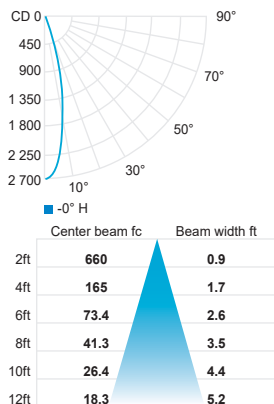

**PHOTOMETRIC DATA**

Visit [iguzzini.com/us](http://iguzzini.com/us) for complete photometric data.

\* Refers to one lamp

**PALCO LV**  
Ø 19mm (3/4")

CCT (K)	CRI	LOAD (W)	OPTIC	LUMENS (lm)	EFFICACY (lm / W)	MAX CANDELA (cd)	MODELS
3000K	90	3.4W (5.4W for double)	Spot 14°	116	34	1 394	IPLC-SR1-19-930-SP
			Medium 24°	127	37	660	IPLC-SR1-19-930-MD

Spot 14° (3000K, 90CRI)

Medium 24° (3000K, 90CRI)

CCT options	2700K	3000K	3500K	4000K
CRI options	90CRI	90CRI	90CRI	90CRI
<b>Multiplier</b>	<b>0.96</b>	<b>1</b>	<b>1.05</b>	<b>1.07</b>

**PHOTOMETRIC DATA**

Visit [iguzzini.com/us](http://iguzzini.com/us) for complete photometric data.

**PALCO LV**  
Ø 37mm (1½")

CCT (K)	CRI	LOAD (W)	OPTIC	LUMENS (lm)	EFFICACY (lm / W)	MAX CANDELA (cd)	MODELS
3000K	90	9.6W	Spot 15°	474	49	4 183	IPLC-SR1-37-930-SP
			Medium 24°	537	56	2 641	IPLC-SR1-37-930-MD
			Wide flood 45°	474	49	862	IPLC-SR1-37-930-WF

Spot 15° (3000K, 90CRI)

Medium 24° (3000K, 90CRI)

Wide flood 45° (3000K, 90CRI)

**PALCO LV**  
Ø 51mm (2")

CCT (K)	CRI	LOAD (W)	OPTIC	LUMENS (lm)	EFFICACY (lm / W)	MAX CANDELA (cd)	MODELS
3000K	90	15.9W	Spot 14°	949	60	8 274	IPLC-SR1-51-930-SP
			Flood 28°	934	59	3 568	IPLC-SR1-51-930-FL
			Wide flood 40°	861	54	1 757	IPLC-SR1-51-930-WF