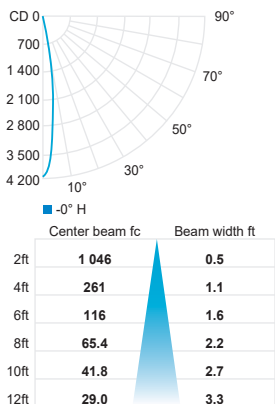

PHOTOMETRIC DATA

Visit iguzzini.com/us for complete photometric data.

PALCO LV
Ø 37mm (1½")

CCT (K)	CRI	LOAD (W)	OPTIC	LUMENS (lm)	EFFICACY (lm / W)	MAX CANDELA (cd)	MODELS
3000K	90	9.6W	Spot 15°	474	49	4 183	IPLC-SR1-37-930-SP
			Medium 24°	537	56	2 641	IPLC-SR1-37-930-MD
			Wide flood 45°	474	49	862	IPLC-SR1-37-930-WF

Spot 15° (3000K, 90CRI)