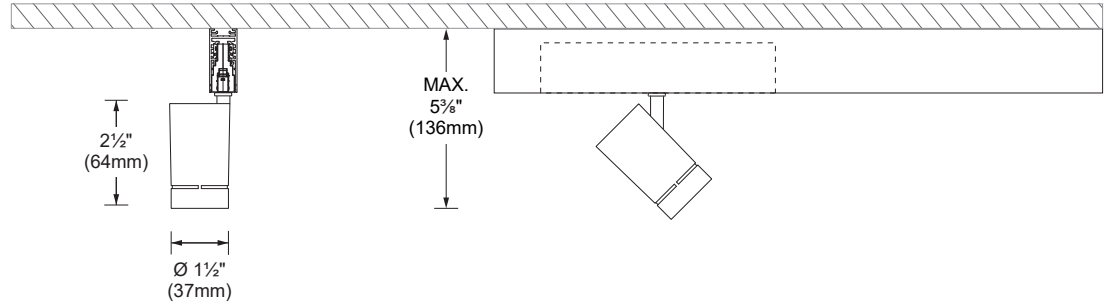

**DIMENSIONS**

**PALCO LV Ø 19mm (¾")**

**PALCO LV Ø 19mm (¾")  
DOUBLE**

**PALCO LV Ø 37mm (1½")**

**PALCO LV Ø 51mm (2")**

**PALCO LV Ø 51mm (2")  
WALL WASHER**

**LED COLOR FIDELITY DATA**

CCT	R1	R2	R3	R4	R5	R6	R7	R8	R9	R10	R11	R12	R13	R14	R15	Rf	Rg	Melanopic ratio
2700K	94	94	91	93	93	92	93	88	70	84	94	82	94	94	92	88	104	0.456
3000K	97	96	93	94	96	94	95	92	82	89	94	86	97	95	96	90	104	0.538
3500K	99	99	98	98	98	97	97	96	93	99	99	83	99	98	98	92	99	0.666
4000K	94	94	93	94	96	94	95	91	74	85	93	72	93	96	92	91	99	0.744

**PHOTOMETRIC DATA**

Visit [iguzzini.com/us](http://iguzzini.com/us) for complete photometric data.

\* Refers to one lamp

**PALCO LV**  
Ø 19mm (3/4")

CCT (K)	CRI	LOAD (W)	OPTIC	LUMENS (lm)	EFFICACY (lm / W)	MAX CANDELA (cd)	MODELS
3000K	90	3.4W (5.4W for double)	Spot 14°	116	34	1 394	IPLC-SR1-19-930-SP
			Medium 24°	127	37	660	IPLC-SR1-19-930-MD