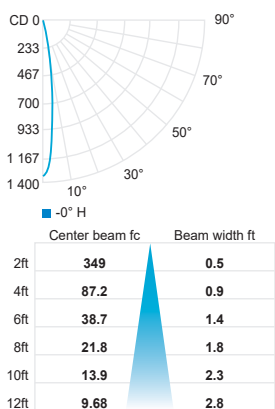

**DIMENSIONS**

**PALCO LV Ø 19mm (¾")**

**PALCO LV Ø 19mm (¾")  
DOUBLE**

**PALCO LV Ø 37mm (1½")**

**PALCO LV Ø 51mm (2")**

**PALCO LV Ø 51mm (2")  
WALL WASHER**

**LED COLOR FIDELITY DATA**

CCT	R1	R2	R3	R4	R5	R6	R7	R8	R9	R10	R11	R12	R13	R14	R15	Rf	Rg	Melanopic ratio
2700K	94	94	91	93	93	92	93	88	70	84	94	82	94	94	92	88	104	0.456
3000K	97	96	93	94	96	94	95	92	82	89	94	86	97	95	96	90	104	0.538
3500K	99	99	98	98	98	97	97	96	93	99	99	83	99	98	98	92	99	0.666
4000K	94	94	93	94	96	94	95	91	74	85	93	72	93	96	92	91	99	0.744

**PHOTOMETRIC DATA**

Visit [iguzzini.com/us](http://iguzzini.com/us) for complete photometric data.

\* Refers to one lamp

**PALCO LV**  
Ø 19mm (3/4")

CCT (K)	CRI	LOAD (W)	OPTIC	LUMENS (lm)	EFFICACY (lm / W)	MAX CANDELA (cd)	MODELS
3000K	90	3.4W (5.4W for double)	Spot 14°	116	34	1 394	IPLC-SR1-19-930-SP
			Medium 24°	127	37	660	IPLC-SR1-19-930-MD

Spot 14° (3000K, 90CRI)

Medium 24° (3000K, 90CRI)

CCT options	2700K	3000K	3500K	4000K
CRI options	90CRI	90CRI	90CRI	90CRI
<b>Multiplier</b>	<b>0.96</b>	<b>1</b>	<b>1.05</b>	<b>1.07</b>

**PHOTOMETRIC DATA**

Visit [iguzzini.com/us](http://iguzzini.com/us) for complete photometric data.

**PALCO LV**  
Ø 37mm (1½")

CCT (K)	CRI	LOAD (W)	OPTIC	LUMENS (lm)	EFFICACY (lm / W)	MAX CANDELA (cd)	MODELS
3000K	90	9.6W	Spot 15°	474	49	4 183	IPLC-SR1-37-930-SP
			Medium 24°	537	56	2 641	IPLC-SR1-37-930-MD
			Wide flood 45°	474	49	862	IPLC-SR1-37-930-WF