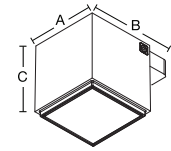

iPro Projector

Micro / Mini / Small

micro \varnothing 2"

mini \varnothing 3-1/4"

small \varnothing 5-1/4"

Medium /Large

medium \varnothing 6-1/8 "

large \varnothing 7-1/2"

pole with arm

wall support

pole ø 4"

pole with bracket

wall-mounted

The large, medium and small spotlight can be wall-mounted using the appropriate accessories.

iPro Ceiling mounted

iPro Wall mounted

iPro Wall effect

		W	lm	Optic	Dimensions
Micro		1.5 / 4.7	40 / 280	8° 18° 26° 84° 	A 2" B 3-1/8" C 3-1/4" A 51mm B 80mm C 83mm
Mini		6.4	245 / 300	8° 34° 90° 	A 3-1/4" B 4-1/2" C 3-3/8" A 81mm B 114mm C 85mm
Small		14	1090 / 1280	20° 40° 52° 	A 5-1/4" B 6-3/4" C 5-1/2" A 132mm B 171mm C 140mm
Medium		19	1390 / 1780	12° 38° 48° 	A 6-1/8" B 7-3/4" C 6-1/2" A 155mm B 197mm C 165mm
Large		27 / 42	2875 / 4240	16° 32° 48° 	A 7-5/8" B 9-5/8" C 7-7/8" A 192mm B 244mm C 200mm
Small		11	560 / 710	10° 34° 	A 5-1/4" B 6-3/4" C 5-1/2" A 132mm B 171mm C 140mm
Medium		19	950 / 1495	12° 32° 	A 6-1/8" B 7-3/4" C 6-1/2" A 155mm B 197mm C 165mm
Large		30	1615 / 1900	8° 33° 	A 7-5/8" B 9-5/8" C 7-7/8" A 192mm B 244mm C 200mm