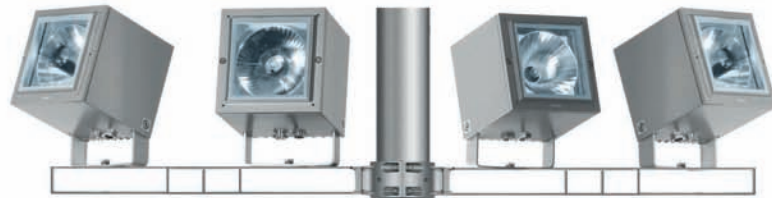

iPro Projector

Micro / Mini / Small

micro \varnothing 2"

mini \varnothing 3-1/4"

small \varnothing 5-1/4"

Medium /Large

medium \varnothing 6-1/8 "

large \varnothing 7-1/2"

pole with arm

wall support

pole ø 4"

pole with bracket

wall-mounted

The large, medium and small spotlight can be wall-mounted using the appropriate accessories.

iPro Ceiling mounted

iPro Wall mounted