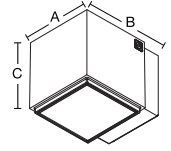

iPro

iGuzzini
NORTH AMERICA

iPro ceiling / wall mounted

		W	lm	Optic	Dimensions
Micro ceiling-mounted		4.7	185 / 200	27° 	A 2" B 2-3/4" C 2" A 51mm B 69mm C 51mm
Mini ceiling-mounted		6.4	230 / 245	34° 	A 3-1/4" B 3-7/8" C 3-1/4" A 81mm B 99mm C 81mm
Small ceiling-mounted		13.6	1240 / 1315	40° 	A 5-1/4" B 6-5/8" C 5-1/4" A 132mm B 168mm C 132mm
Medium		19	1580 / 1650	38° 	A 6-1/8" B 7-7/8" C 6-1/8" A 155mm B 193mm C 155mm
Large		27 / 42	2795 / 2875	32° 	A 7-5/8" B 10-1/8" C 7-5/8" A 192mm B 258mm C 192mm
Micro wall-mounted Up light or Down light		1.5 / 4.5	40 / 65	85° L 	A 2" B 2-7/8" C 2-1/4" A 51mm B 74mm C 56mm
Micro wall-mounted Up / Down light		3 / 4.5 / 6	50 / 155	85° / 85° L / 85° L / L 	A 2" B 2-1/2" C 6-3/8" A 51mm B 63mm C 161mm

iPro Projector

Micro / Mini / Small

micro \varnothing 2"

mini \varnothing 3-1/4"

small \varnothing 5-1/4"

Medium /Large

medium \varnothing 6-1/8 "

large \varnothing 7-1/2"

iPro Wall effect

		W	lm	Optic	Dimensions
Micro		1.5 / 4.7	40 / 280	8° 18° 26° 84° 	A 2" B 3-1/8" C 3-1/4" A 51mm B 80mm C 83mm
Mini		6.4	245 / 300	8° 34° 90° 	A 3-1/4" B 4-1/2" C 3-3/8" A 81mm B 114mm C 85mm
Small		14	1090 / 1280	20° 40° 52° 	A 5-1/4" B 6-3/4" C 5-1/2" A 132mm B 171mm C 140mm
Medium		19	1390 / 1780	12° 38° 48° 	A 6-1/8" B 7-3/4" C 6-1/2" A 155mm B 197mm C 165mm
Large		27 / 42	2875 / 4240	16° 32° 48° 	A 7-5/8" B 9-5/8" C 7-7/8" A 192mm B 244mm C 200mm
Small		11	560 / 710	10° 34° 	A 5-1/4" B 6-3/4" C 5-1/2" A 132mm B 171mm C 140mm
Medium		19	950 / 1495	12° 32° 	A 6-1/8" B 7-3/4" C 6-1/2" A 155mm B 197mm C 165mm
Large		30	1615 / 1900	8° 33° 	A 7-5/8" B 9-5/8" C 7-7/8" A 192mm B 244mm C 200mm