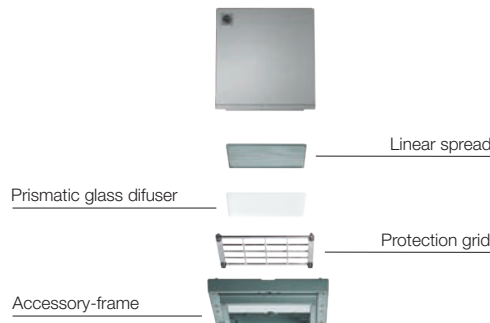

iPro ceiling / wall mounted

		W	lm	Optic	Dimensions
Micro ceiling-mounted		4.7	185 / 200	27° 	A 2" B 2-3/4" C 2" A 51mm B 69mm C 51mm
Mini ceiling-mounted		6.4	230 / 245	34° 	A 3-1/4" B 3-7/8" C 3-1/4" A 81mm B 99mm C 81mm
Small ceiling-mounted		13.6	1240 / 1315	40° 	A 5-1/4" B 6-5/8" C 5-1/4" A 132mm B 168mm C 132mm
Medium		19	1580 / 1650	38° 	A 6-1/8" B 7-7/8" C 6-1/8" A 155mm B 193mm C 155mm
Large		27 / 42	2795 / 2875	32° 	A 7-5/8" B 10-1/8" C 7-5/8" A 192mm B 258mm C 192mm
Micro wall-mounted Up light or Down light		1.5 / 4.5	40 / 65	85° L 	A 2" B 2-7/8" C 2-1/4" A 51mm B 74mm C 56mm
Micro wall-mounted Up / Down light		3 / 4.5 / 6	50 / 155	85° / 85° L / 85° L / L 	A 2" B 2-1/2" C 6-3/8" A 51mm B 63mm C 161mm

Color temperature

3000K CRI 80
4000K CRI 80

Degree of protection

IP66
IK07

Finishes

Class

UL listed

Accessories