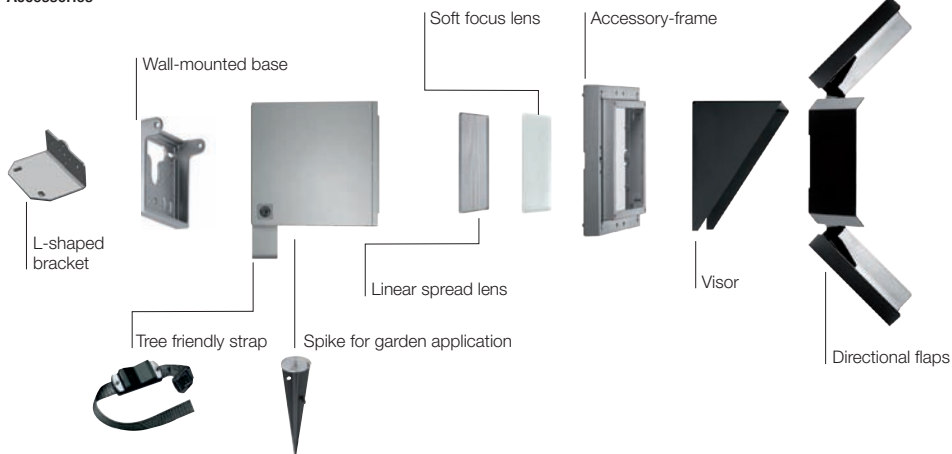

W	lm	Optic	Dimensions
Micro		1.5 / 4.7	40 / 280	8° 18° 26° 84° 	A 2" B 3-1/8" C 3-1/4" A 51mm B 80mm C 83mm
Mini		6.4	245 / 300	8° 34° 90° 	A 3-1/4" B 4-1/2" C 3-3/8" A 81mm B 114mm C 85mm
Small		14	1090 / 1280	20° 40° 52° 	A 5-1/4" B 6-3/4" C 5-1/2" A 132mm B 171mm C 140mm
Medium		19	1390 / 1780	12° 38° 48° 	A 6-1/8" B 7-3/4" C 6-1/2" A 155mm B 197mm C 165mm
Large		27 / 42	2875 / 4240	16° 32° 48° 	A 7-5/8" B 9-5/8" C 7-7/8" A 192mm B 244mm C 200mm
Small		11	560 / 710	10° 34° 	A 5-1/4" B 6-3/4" C 5-1/2" A 132mm B 171mm C 140mm
Medium		19	950 / 1495	12° 32° 	A 6-1/8" B 7-3/4" C 6-1/2" A 155mm B 197mm C 165mm
Large		30	1615 / 1900	8° 33° 	A 7-5/8" B 9-5/8" C 7-7/8" A 192mm B 244mm C 200mm

Color temperature

3000K CRI 80
4000K CRI 80

Degree of protection

IP66
IK07

Finishes

Class

UL listed

Accessories

For dimming options, refer to the specification sheet