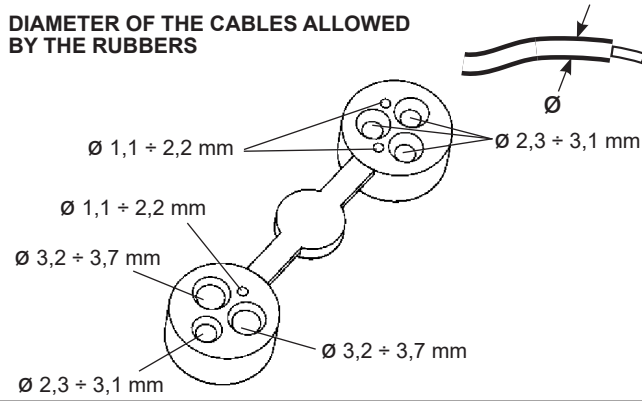

2.510.711.02
IS17368/02

iGuzzini

**DIAMETER OF THE CABLES ALLOWED
BY THE RUBBERS**

2.510.711.02
IS17368/02

iGuzzini

**DIAMETER OF THE CABLES ALLOWED
BY THE RUBBERS**

2.510.711.02
IS17368/02

iGuzzini

**DIAMETER OF THE CABLES ALLOWED
BY THE RUBBERS**

2.510.711.02
IS17368/02

iGuzzini

**DIAMETER OF THE CABLES ALLOWED
BY THE RUBBERS**

2.510.711.02
IS17368/02

iGuzzini

**DIAMETER OF THE CABLES ALLOWED
BY THE RUBBERS**

**DIAMETER OF THE CABLES ALLOWED
BY THE RUBBERS**