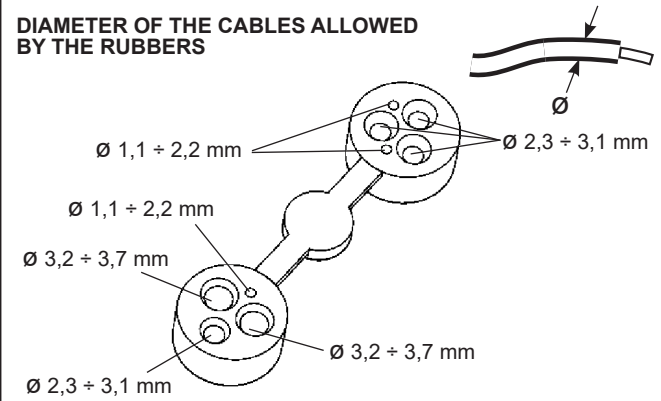

2.510.711.02
IS17368/02

iGuzzini

**DIAMETER OF THE CABLES ALLOWED
BY THE RUBBERS**

2.510.711.02
IS17368/02

iGuzzini

**DIAMETER OF THE CABLES ALLOWED
BY THE RUBBERS**

2.510.711.02
IS17368/02

iGuzzini

**DIAMETER OF THE CABLES ALLOWED
BY THE RUBBERS**

2.510.711.02
IS17368/02

iGuzzini

**DIAMETER OF THE CABLES ALLOWED
BY THE RUBBERS**

2.510.711.02
IS17368/02

iGuzzini

**DIAMETER OF THE CABLES ALLOWED
BY THE RUBBERS**

**DIAMETER OF THE CABLES ALLOWED
BY THE RUBBERS**