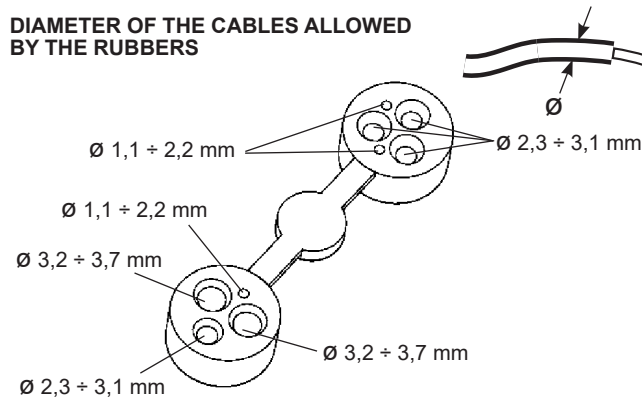

**DIAMETER OF THE CABLES ALLOWED
BY THE RUBBERS**

2.510.711.02
IS17368/02

iGuzzini

**DIAMETER OF THE CABLES ALLOWED
BY THE RUBBERS**

2.510.711.02
IS17368/02

iGuzzini

**DIAMETER OF THE CABLES ALLOWED
BY THE RUBBERS**

2.510.711.02
IS17368/02

iGuzzini

**DIAMETER OF THE CABLES ALLOWED
BY THE RUBBERS**

2.510.711.02
IS17368/02

iGuzzini

**DIAMETER OF THE CABLES ALLOWED
BY THE RUBBERS**

2.510.711.02
IS17368/02

iGuzzini

**DIAMETER OF THE CABLES ALLOWED
BY THE RUBBERS**