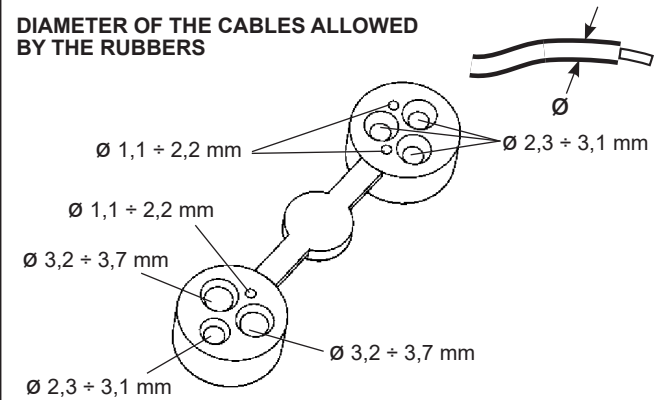

2.510.711.02
IS17368/02

iGuzzini

**DIAMETER OF THE CABLES ALLOWED
BY THE RUBBERS**

2.510.711.02
IS17368/02

iGuzzini

**DIAMETER OF THE CABLES ALLOWED
BY THE RUBBERS**

2.510.711.02
IS17368/02

iGuzzini

**DIAMETER OF THE CABLES ALLOWED
BY THE RUBBERS**

2.510.711.02
IS17368/02

iGuzzini

**DIAMETER OF THE CABLES ALLOWED
BY THE RUBBERS**

2.510.711.02
IS17368/02

iGuzzini

**DIAMETER OF THE CABLES ALLOWED
BY THE RUBBERS**

**DIAMETER OF THE CABLES ALLOWED
BY THE RUBBERS**