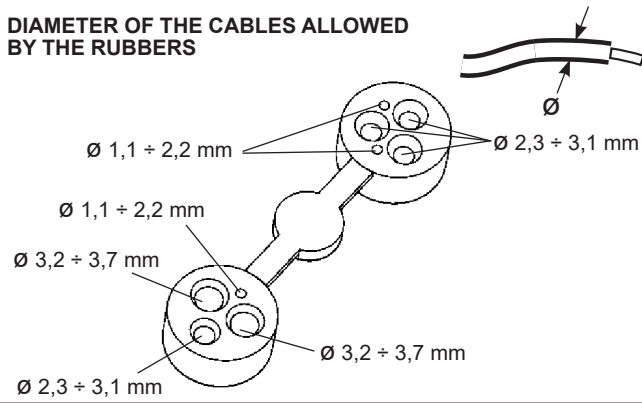

2.510.711.02
IS17368/02

iGuzzini

**DIAMETER OF THE CABLES ALLOWED
BY THE RUBBERS**

2.510.711.02
IS17368/02

iGuzzini

**DIAMETER OF THE CABLES ALLOWED
BY THE RUBBERS**

2.510.711.02
IS17368/02

iGuzzini

**DIAMETER OF THE CABLES ALLOWED
BY THE RUBBERS**

2.510.711.02
IS17368/02

iGuzzini

**DIAMETER OF THE CABLES ALLOWED
BY THE RUBBERS**

2.510.711.02
IS17368/02

iGuzzini

**DIAMETER OF THE CABLES ALLOWED
BY THE RUBBERS**

**DIAMETER OF THE CABLES ALLOWED
BY THE RUBBERS**