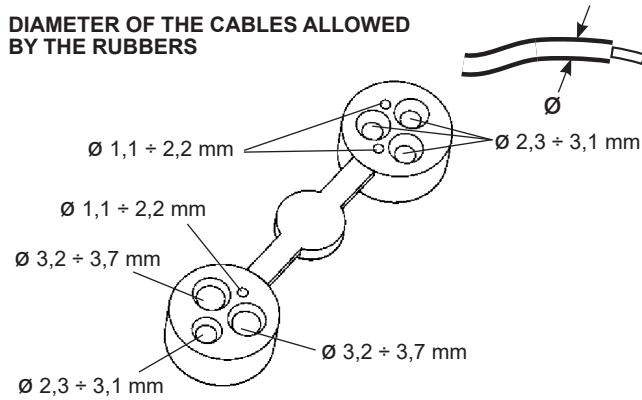

2.510.711.02
IS17368/02

iGuzzini

**DIAMETER OF THE CABLES ALLOWED
BY THE RUBBERS**

2.510.711.02
IS17368/02

iGuzzini

**DIAMETER OF THE CABLES ALLOWED
BY THE RUBBERS**

2.510.711.02
IS17368/02

iGuzzini

**DIAMETER OF THE CABLES ALLOWED
BY THE RUBBERS**

2.510.711.02
IS17368/02

iGuzzini

**DIAMETER OF THE CABLES ALLOWED
BY THE RUBBERS**

2.510.711.02
IS17368/02

iGuzzini

**DIAMETER OF THE CABLES ALLOWED
BY THE RUBBERS**

**DIAMETER OF THE CABLES ALLOWED
BY THE RUBBERS**