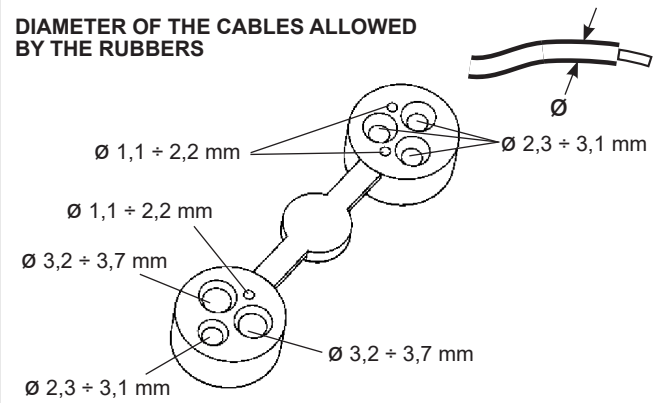

2.510.711.02
IS17368/02

iGuzzini

**DIAMETER OF THE CABLES ALLOWED
BY THE RUBBERS**

2.510.711.02
IS17368/02

iGuzzini

**DIAMETER OF THE CABLES ALLOWED
BY THE RUBBERS**

2.510.711.02
IS17368/02

iGuzzini

**DIAMETER OF THE CABLES ALLOWED
BY THE RUBBERS**

2.510.711.02
IS17368/02

iGuzzini

**DIAMETER OF THE CABLES ALLOWED
BY THE RUBBERS**

2.510.711.02
IS17368/02

iGuzzini

**DIAMETER OF THE CABLES ALLOWED
BY THE RUBBERS**

**DIAMETER OF THE CABLES ALLOWED
BY THE RUBBERS**